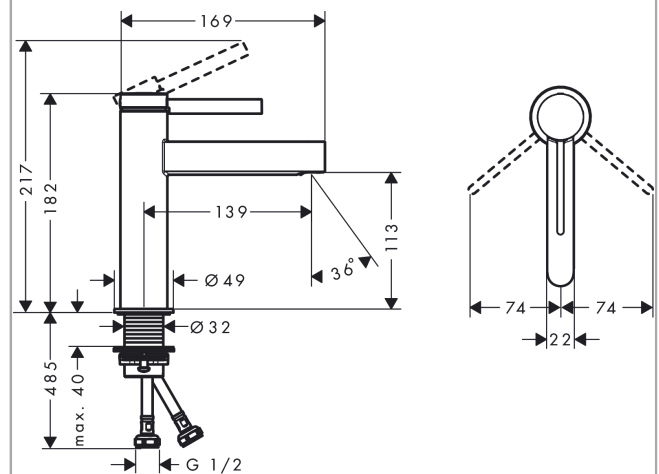

Finoris

Single lever basin mixer 110 without waste set

Surfaces: **Matt Black** Article Number: **76020673**

Description

product features

- ComfortZone 110
- projection: 139 mm
- spout height: 113 mm
- spray type: laminar spray
- ceramic cartridge
- temperature limitation adjustable
- suitable for continuous flow water heaters
- connection type: G 1/2 connections
- connection dimension: DN15

Technology

Design awards

reddot winner 2021

Product image

Scale drawing

Flowchart